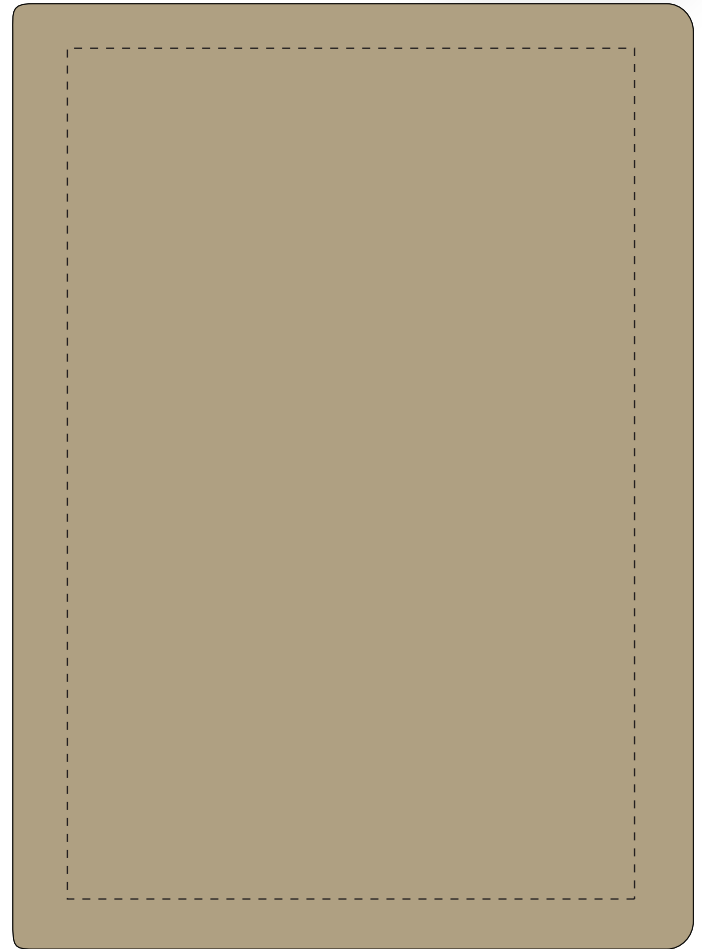

Your Ref:	Quantity:	Product Code: QS0018
Our Ref:	Version: 1	Product Colour:

PRINTING CONCERNS:**PRODUCT INFO: DUE TO THE NATURE OF THE PRODUCT THE PRINT POSITION MAY VARY BY 2 - 3 MM**

We stock this item in the following colours

PANTONE REFERENCE(S)
 Full Colour Printing
Product Image for visualisation
- colours may vary

ARTWORK SCALE 50%

- CENTRED TO PRINT AREA
- CENTRED TO NOTEBOOK

The dashed line is to demonstrate print area and will not appear on your printed item**PLEASE NOTE:**